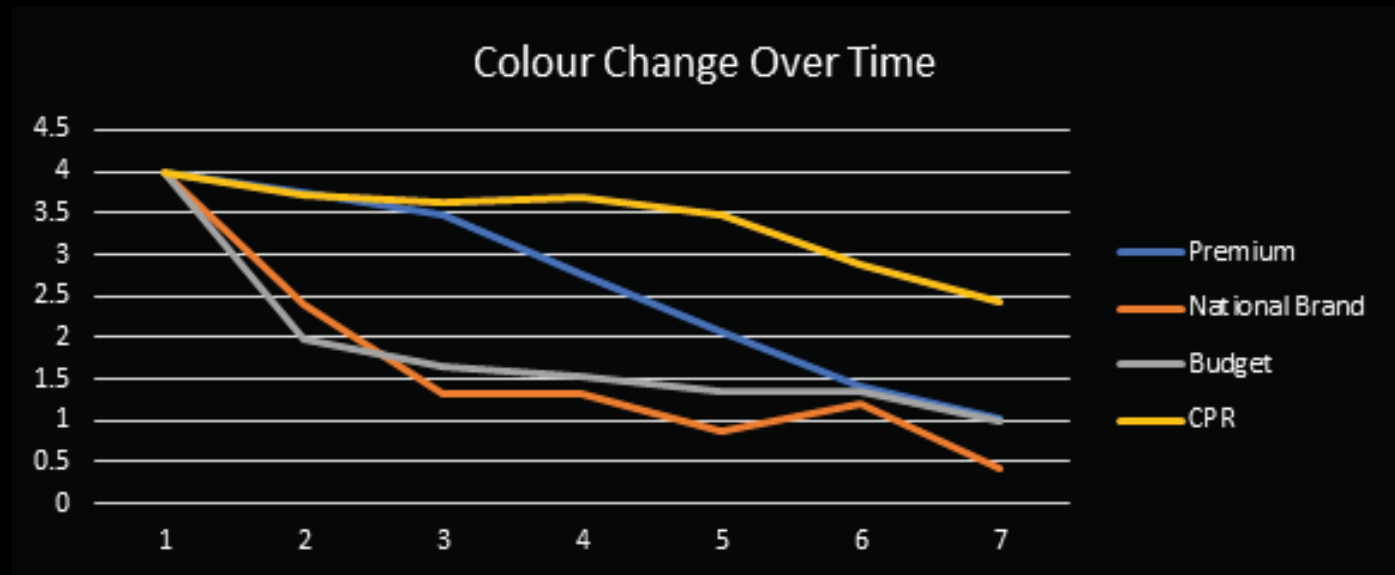

## Accelerated Weather Testing in a QUV Weatherometer (in accordance with Australian standards)

Results from February 2022

Accelerated Weather Testing Results, Roof Makeover Specialist vs Opposition

Chart 1:

Colour Stability: Certified Premium Resin offers substantially better colour stability than leading opposition products in a side by side accelerated weathering test. All of the competitive products were showing noticeable colour change (fading) within the first 7 years equivalent exposure. Two of the opposition products were showing substantial change within the first 3-4 years.

The Certified Premium Resin finish remained stable for up to 15 years equivalent before any colour change could be detected. Even after 21 years equivalent exposure, the Certified Premium Resin was still better than some of the opposition after only 3-4 years exposure.

Gloss Retention: The Certified Premium Resin coating and the leading opposition premium coating both show excellent gloss retention initially. They both exhibit high initial gloss and after around 10 years equivalent exposure, both still retain over 70% of their initial gloss levels. By 15 years equivalent exposure, the Certified Premium Resin is significantly better in gloss retention with over 65% gloss retention while the premium opposition product has started to decline rapidly falling to around 50% gloss retention. The other two opposition products deteriorated very quickly right from the outset losing 70-85% of their initial gloss within the first 7 years.